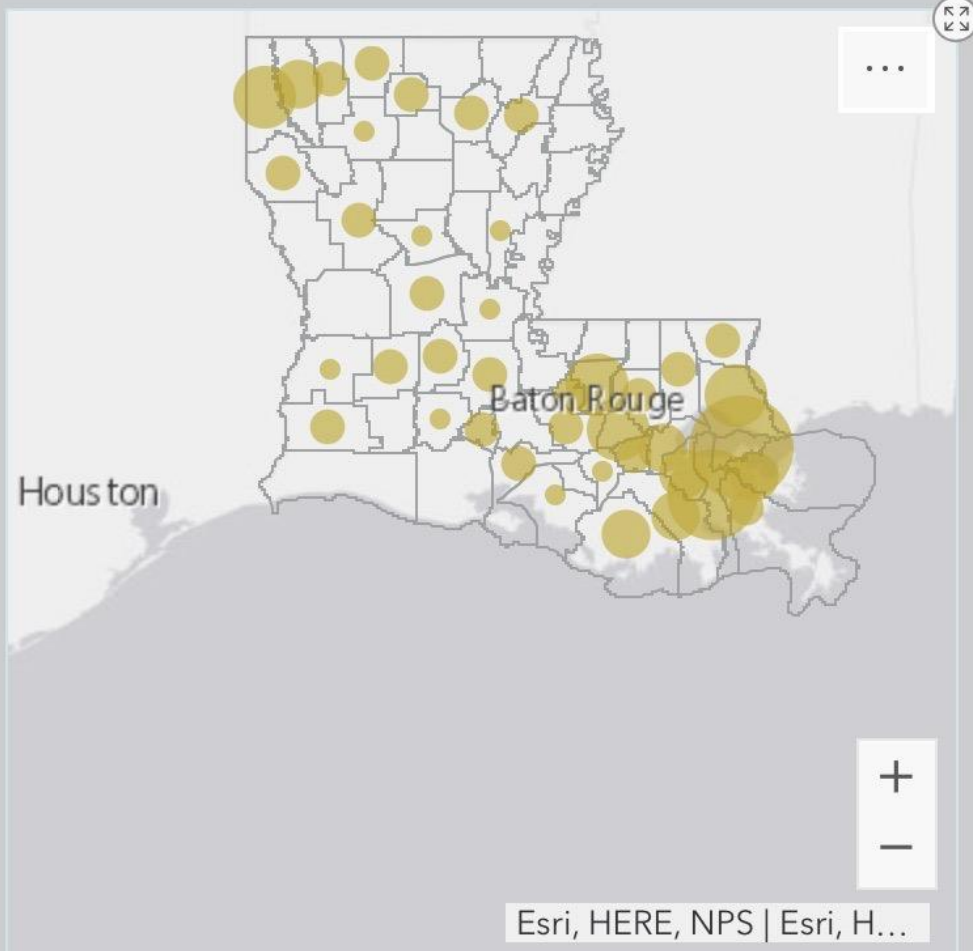

Louisiana Coronavirus (COVID-19)

1,172

Cases Reported*

34

Deaths Reported

Tests Completed

1,634

by State Lab

Tests Reported to State

4,314

by Commercial Labs

41 of 64

Parishes with Reported Cases

State Map

Data updated: 3/23/2020 at noon

Other Coronavirus Resources: